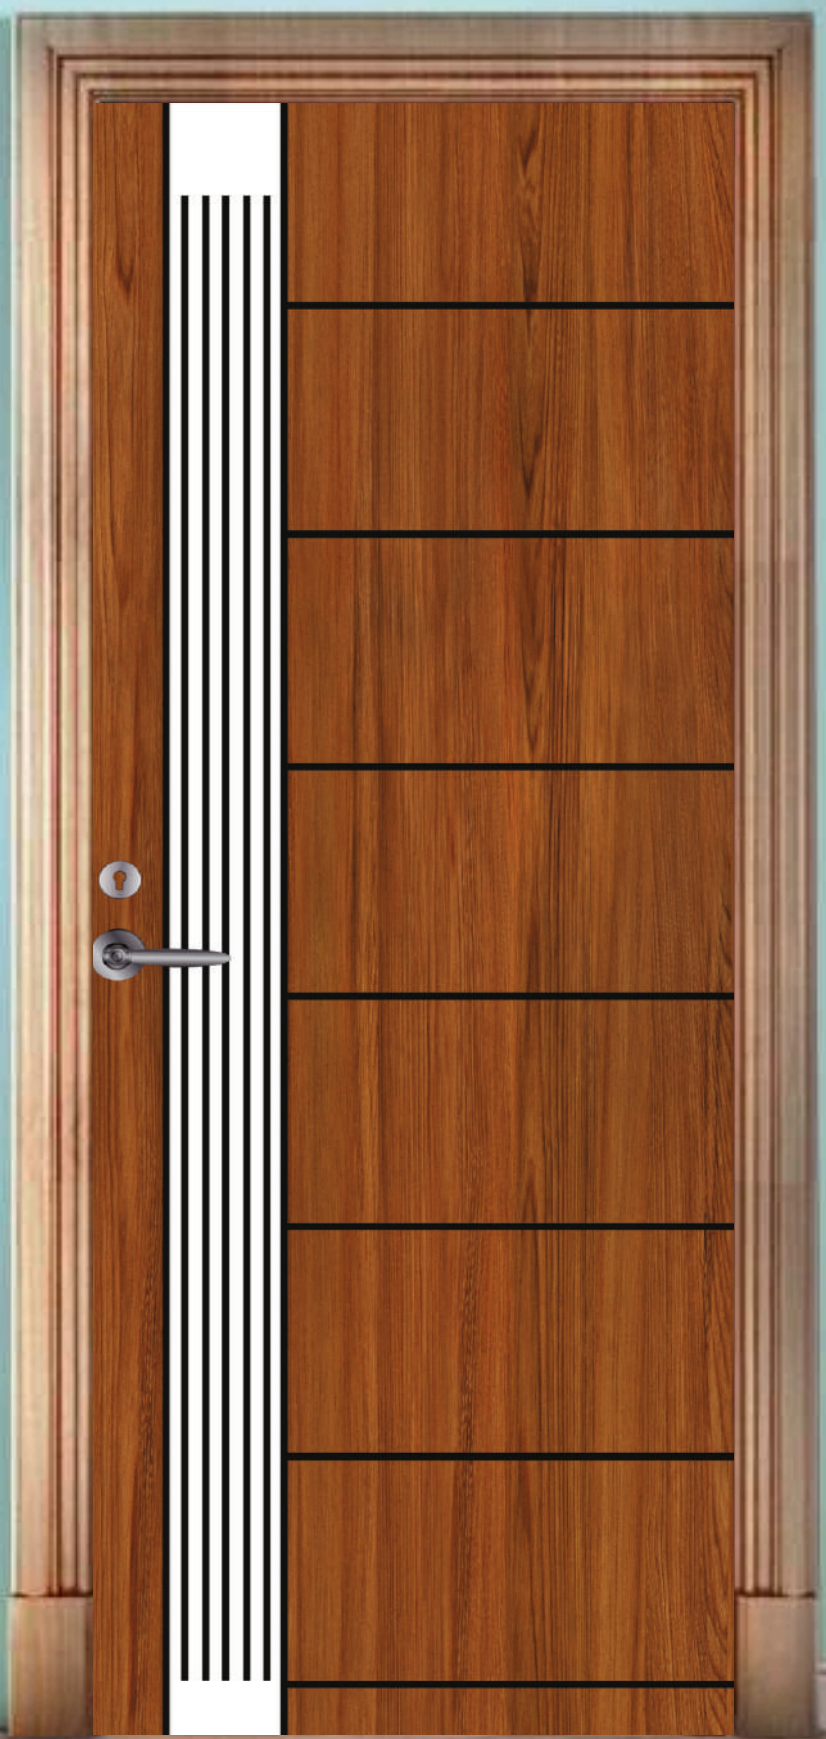

## Why To Choose WPC Door ?

Wood Plastic Composite (WPC) doors offer a multitude of advantages that make them an attractive choice for both residential and commercial properties. One of the standout features is their termite-proof nature, which ensures durability and longevity, free from pest-related damage. They are also 100% waterproof, making them ideal for areas prone to moisture, such as bathrooms and kitchens. Furthermore, WPC doors boast fire resistance, adding an extra layer of safety to your home or office. Their low-maintenance quality means you save time and resources on upkeep, while their washable surface allows for easy cleaning, keeping them looking new for years. Aesthetically, WPC Digital doors offer a wide range of patterns and colors that can seamlessly match your home's decor, providing a luxurious touch without compromising on functionality.